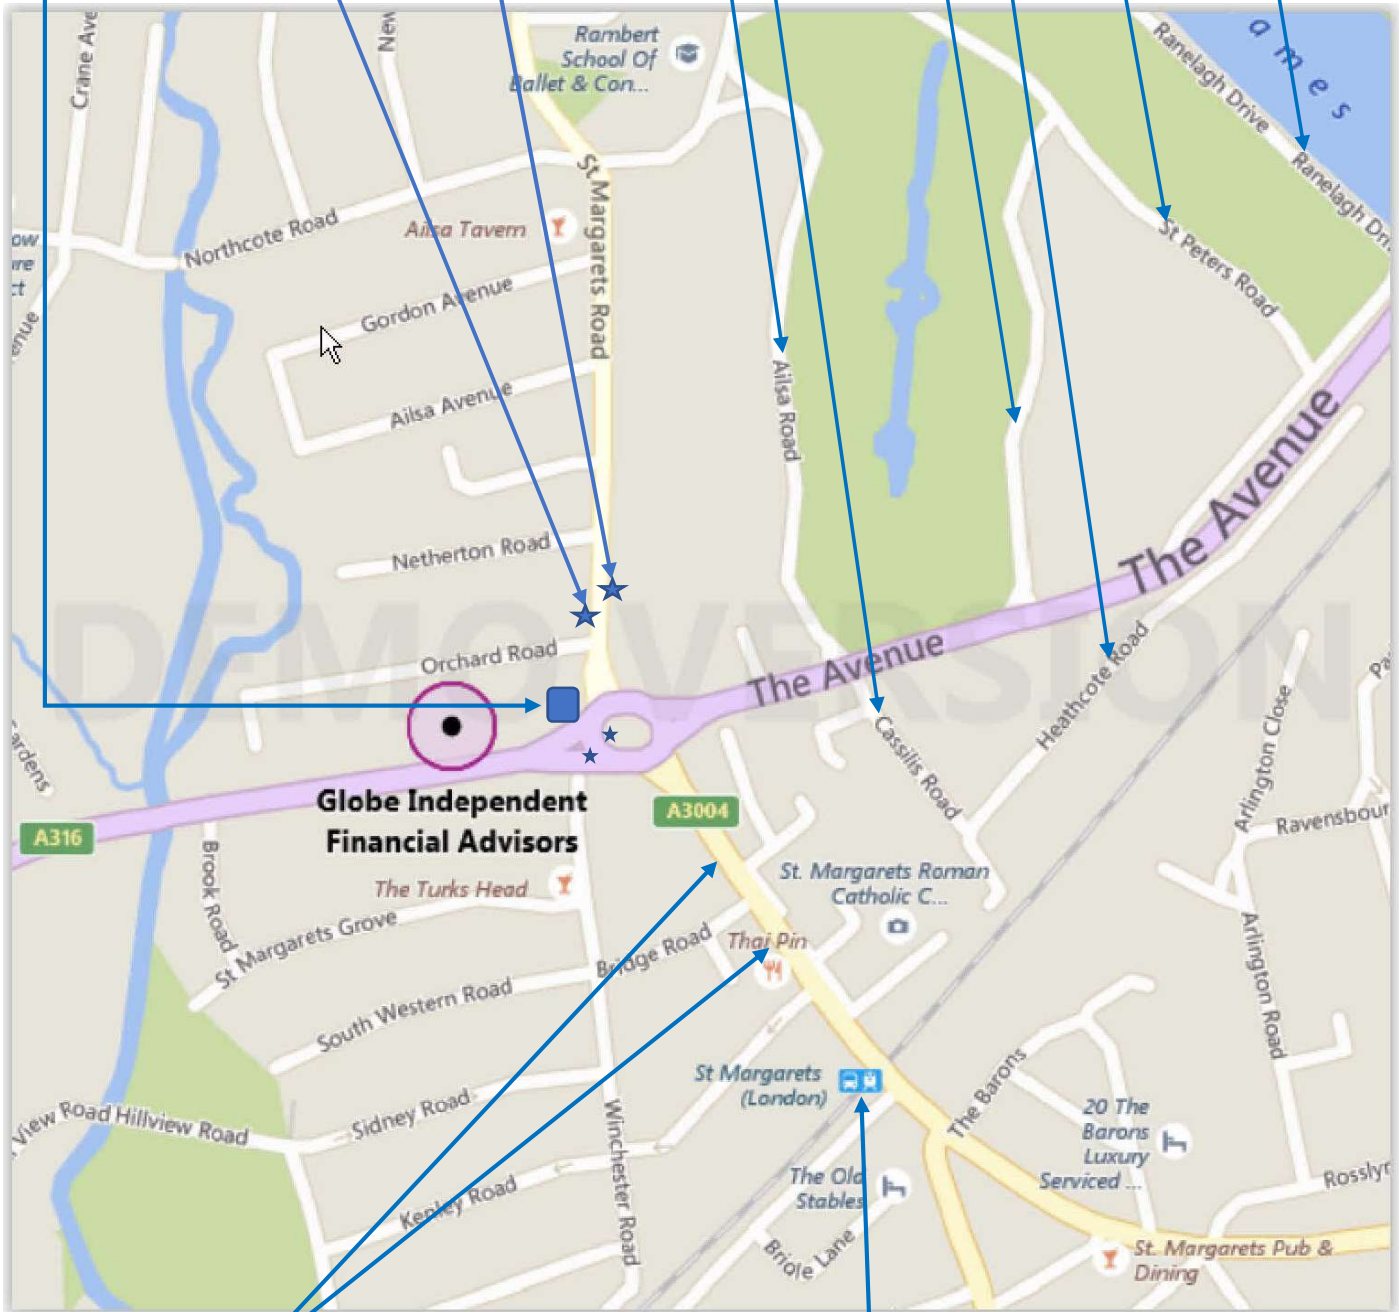

Globe Independent Financial Advisors Ltd
Globe House
1 Chertsey Road
Twickenham
TW1 1LR

H37 bus stops	
From Richmond	To Richmond

We are at the end of the building that is nearest to the roundabout.

Free parking after 12:00 in Ailsa Rd, Cassilis Rd, St George's Rd, Heathcote Rd, St Peter's Rd

Free parking after 12:00 in Ranelagh Drive but there is a risk of floods

Parking meters

St Margaret's railway station

If you come by train to St Margaret's station it is just a five minute walk to our office.
We are at the end of the long white building nearest the roundabout. Our office door is the one next to Dexter's estate agency.