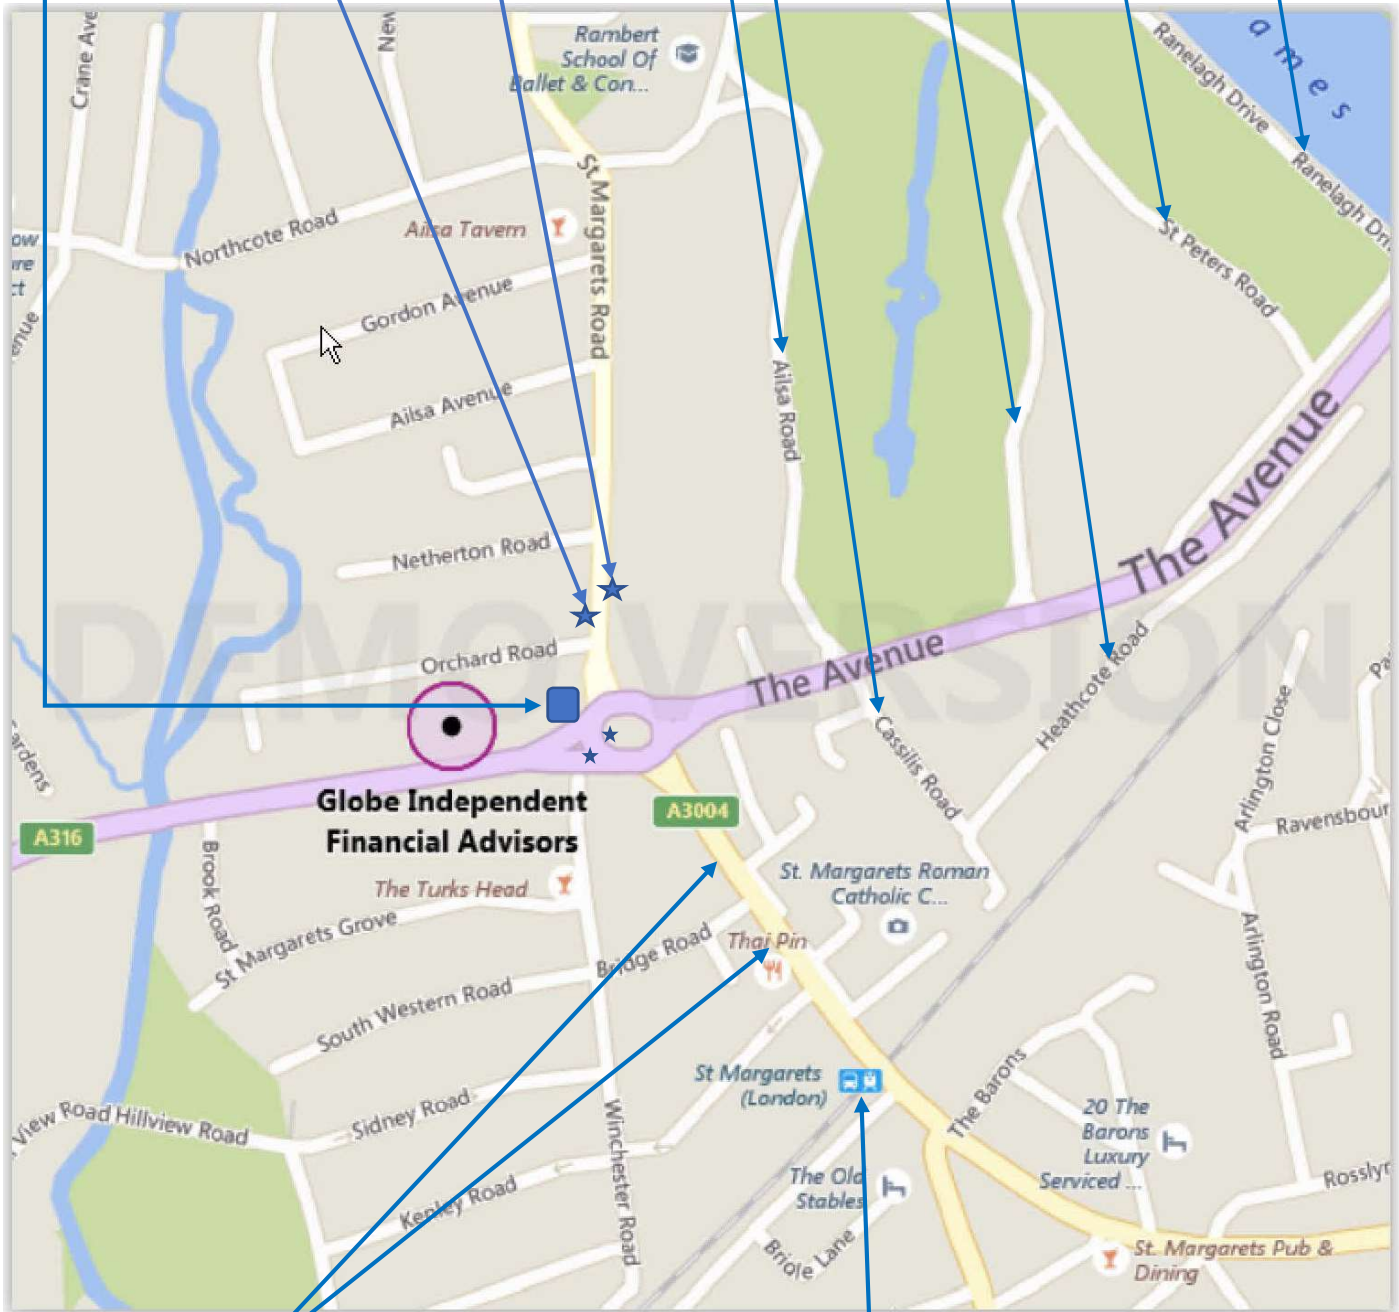

Globe Independent Financial Advisors Ltd  
Globe House  
1 Chertsey Road  
Twickenham  
TW1 1LR

H37 bus stops	
From Richmond	To Richmond

We are at the end of the building that is nearest to the roundabout.

Free parking after 12:00 in Ailsa Rd, Cassilis Rd, St George's Rd, Heathcote Rd, St Peter's Rd

Free parking after 12:00 in Ranelagh Drive but there is a risk of floods

Parking meters

St Margaret's railway station